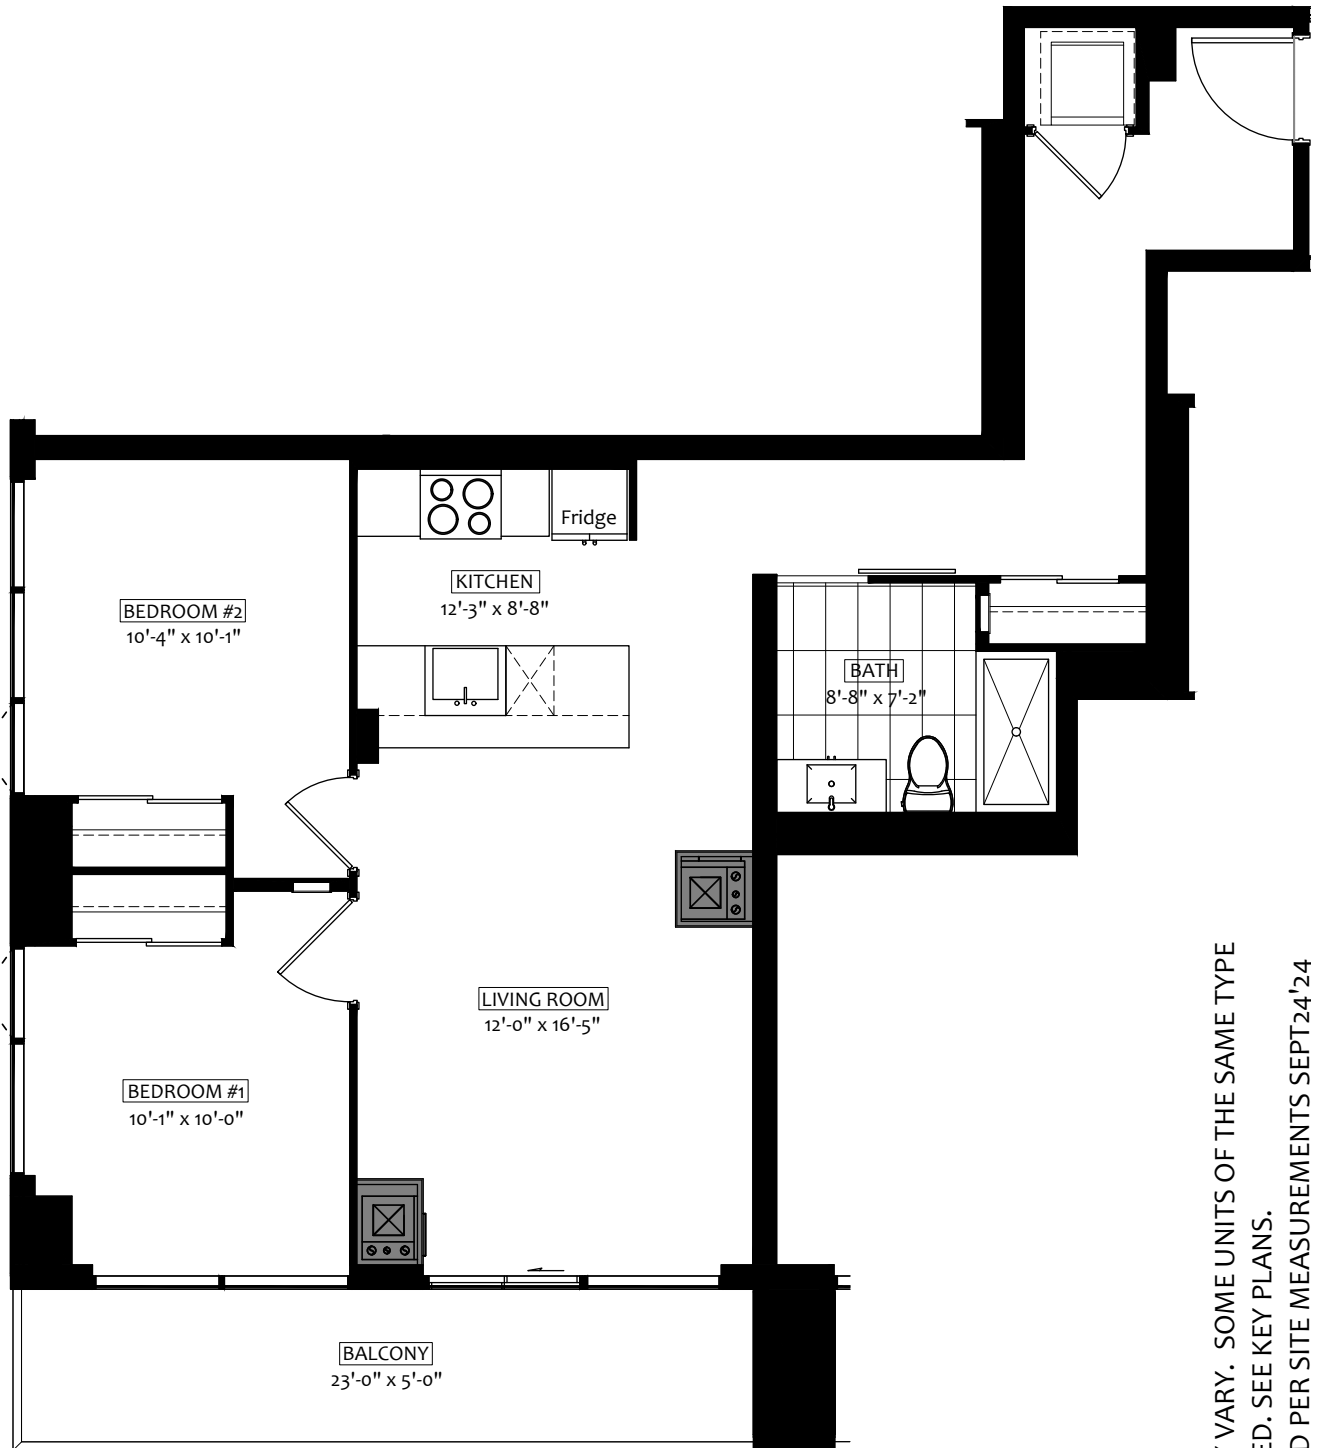

Although every effort is made to reflect actual measurements, the marketing drawings may not be exact duplicates of final measurements.

SANCTUARY (2 BEDROOM)

TOTAL: 899 sq.ft.

SUITE: 784 sq. ft. / BALCONY: 115 sq.ft.

UNIT AREAS MAY VARY. SOME UNITS OF THE SAME TYPE
WILL BE REVERSED. SEE KEY PLANS.
ROOM DIMS REVD PER SITE MEASUREMENTS SEPT24'24