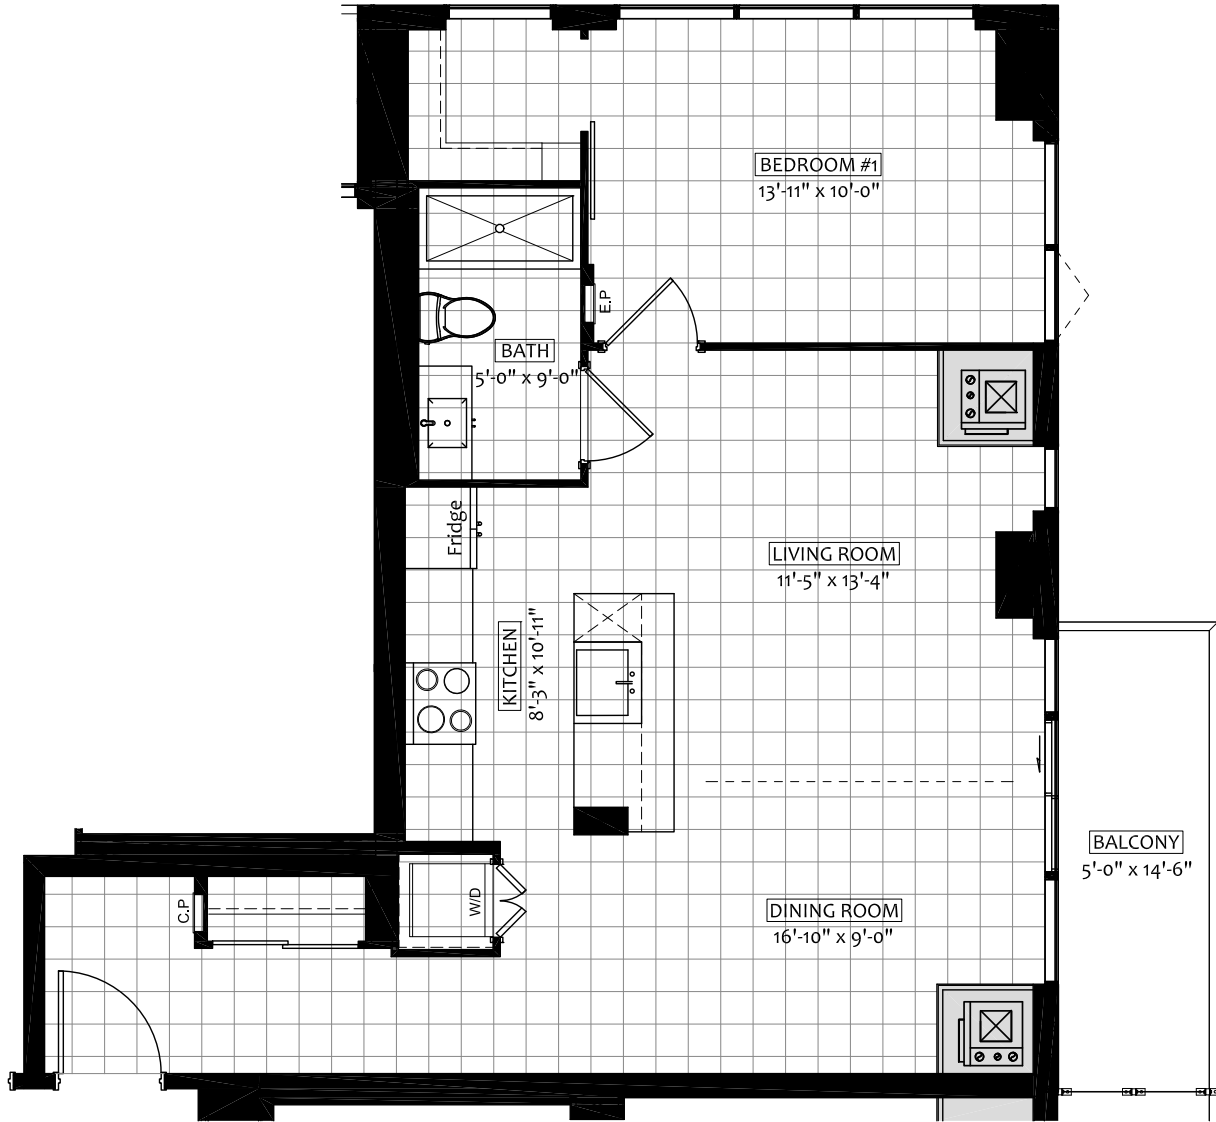

Wellings®
OF WHITBY

TREASURE

1 BEDROOM + DEN

INTERIOR: 770 SQ FT

BALCONY: 71 SQ FT

ILLUSTRATIONS FOR MARKETING PROPOSES ONLY. SIZES MAY VARY SLIGHTLY.