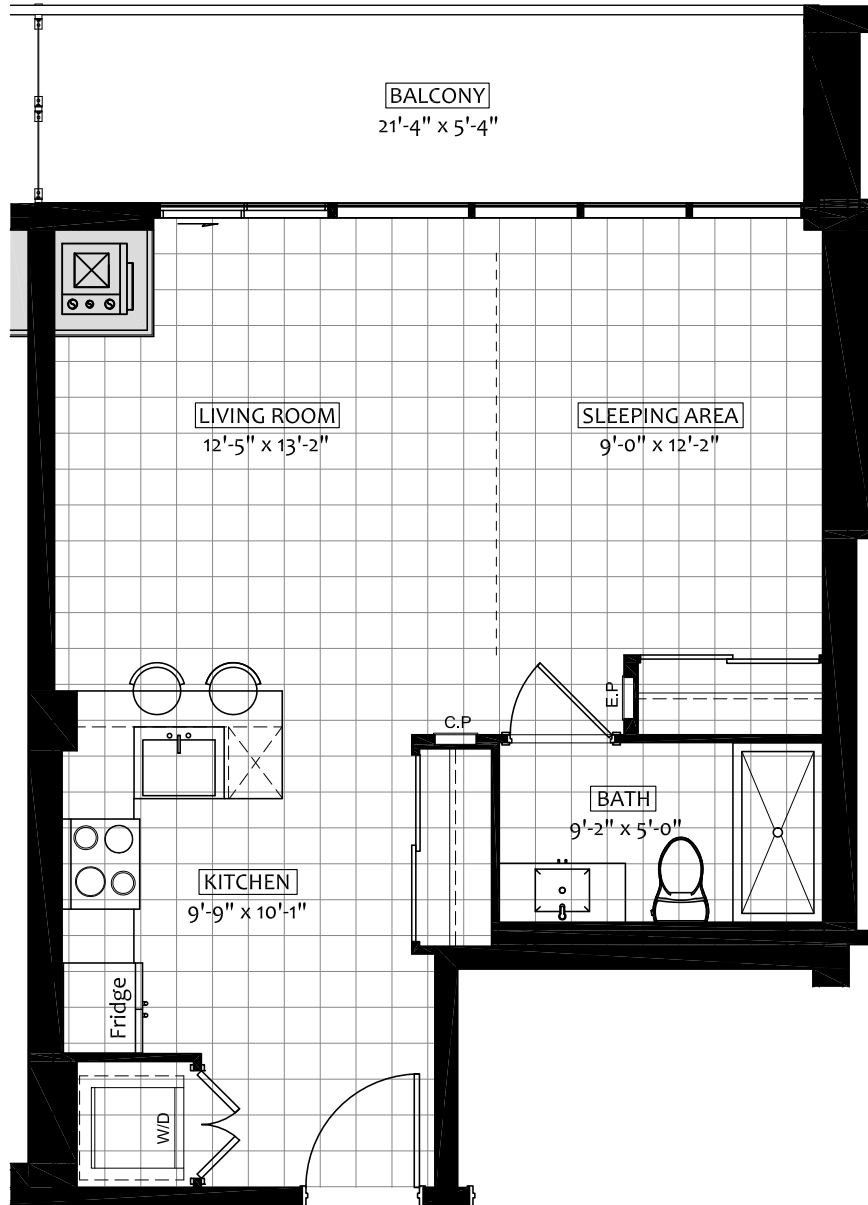

Wellings®
OF WHITBY

SERENITY

STUDIO

INTERIOR: 543 SQ FT

BALCONY: 118 SQ FT

ILLUSTRATIONS FOR MARKETING PROPOSES ONLY. SIZES MAY VARY SLIGHTLY.