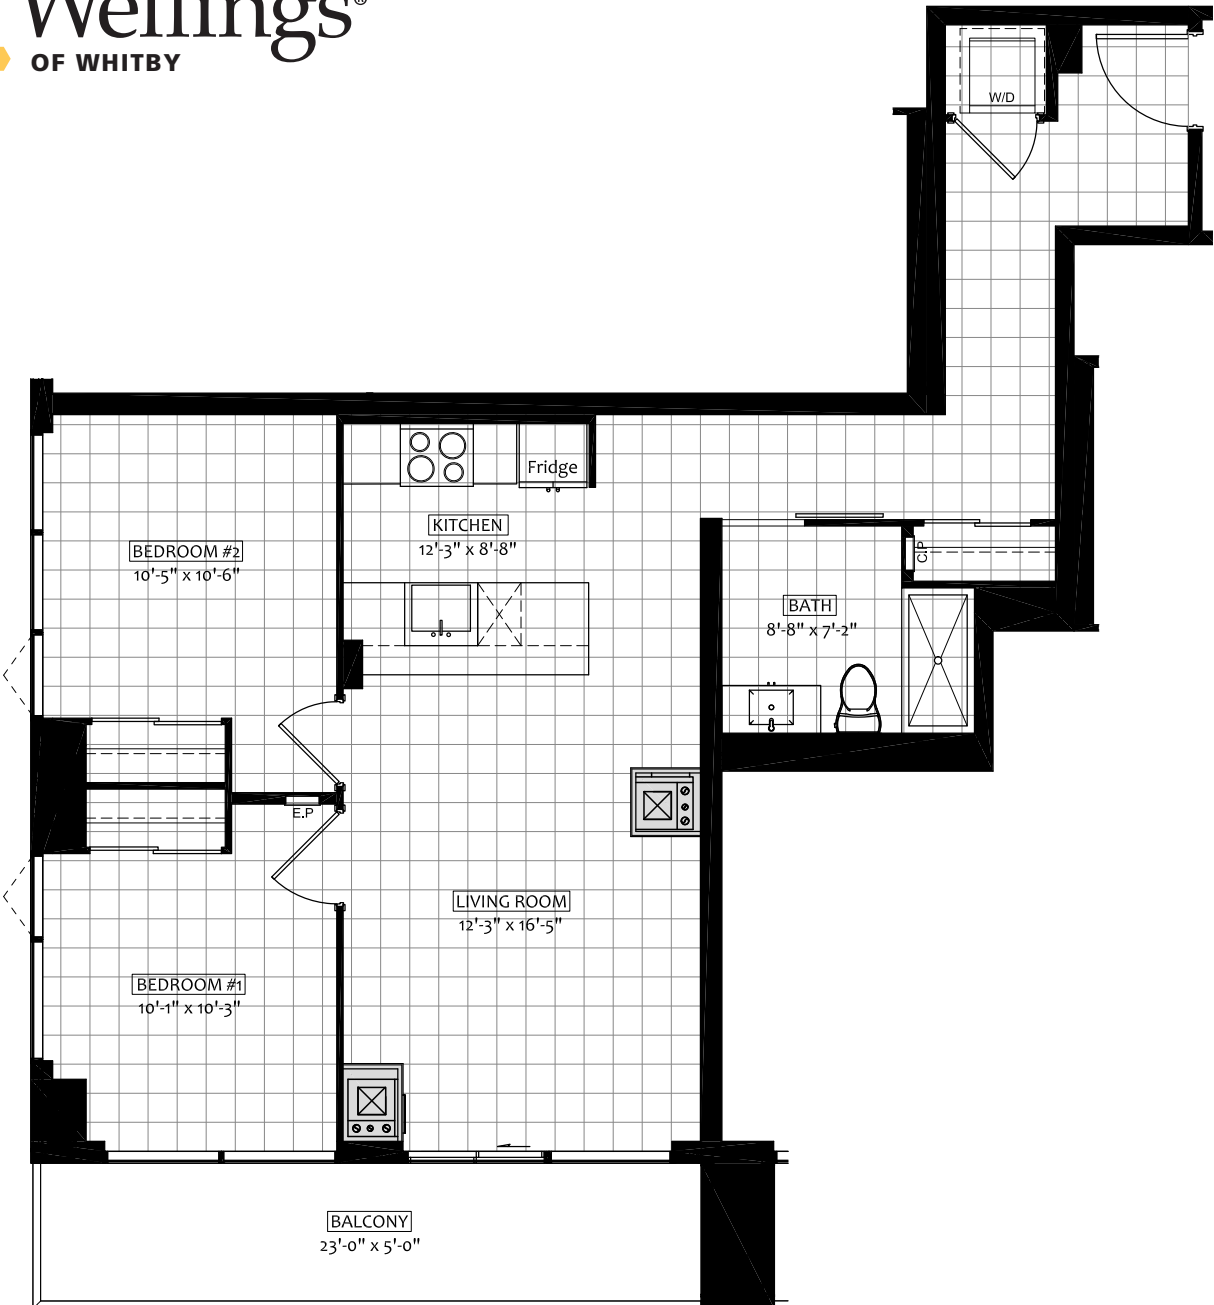

# SANCTUARY

2 BEDROOM

INTERIOR: 842 SQ FT

BALCONY: 115 SQ FT

ILLUSTRATIONS FOR MARKETING PROPOSES ONLY. SIZES MAY VARY SLIGHTLY.