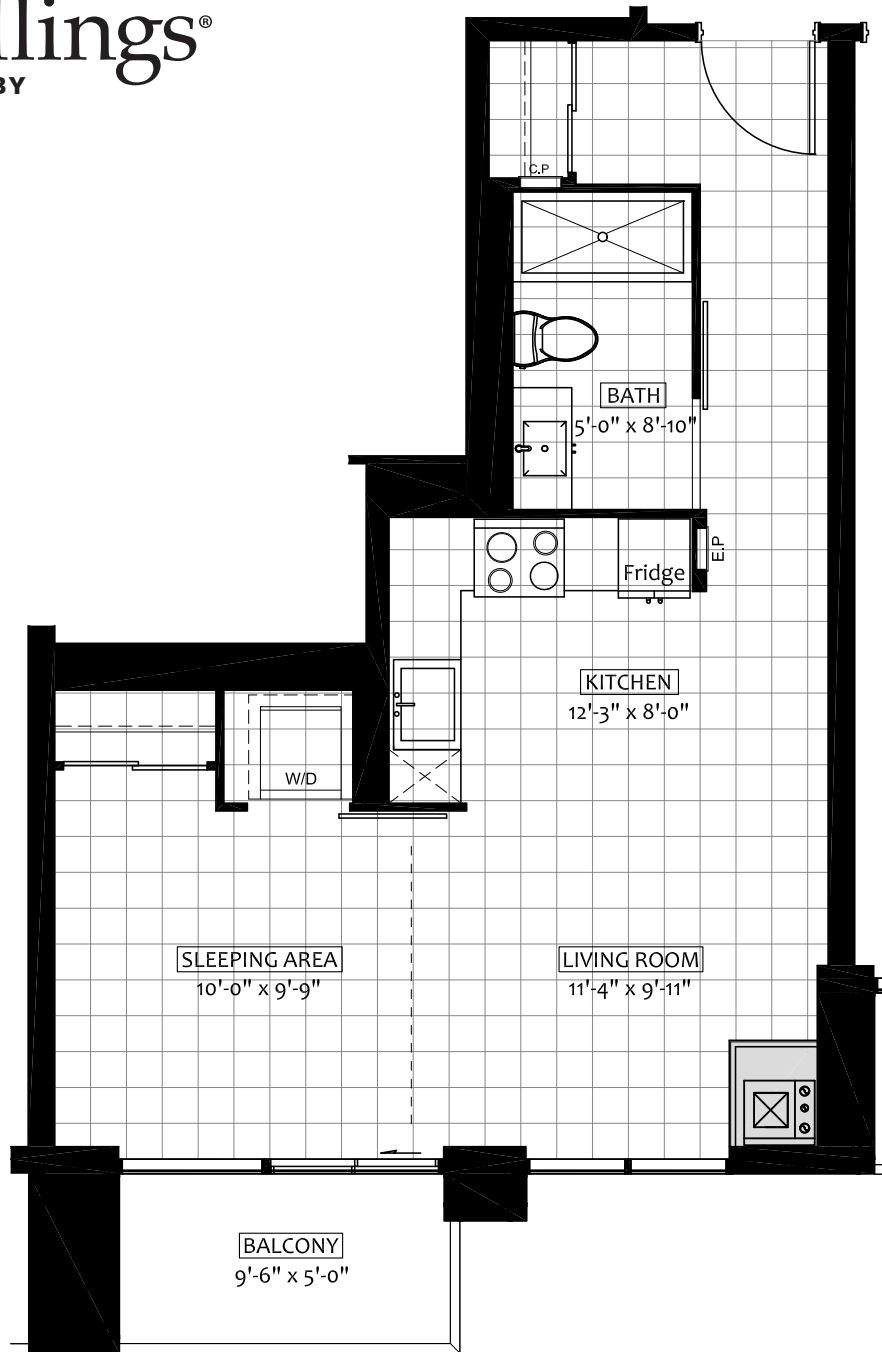

Wellings®
OF WHITBY

CROWN JEWEL

STUDIO

INTERIOR: 522 SQ FT

BALCONY: 47 SQ FT

ILLUSTRATIONS FOR MARKETING PROPOSES ONLY. SIZES MAY VARY SLIGHTLY.