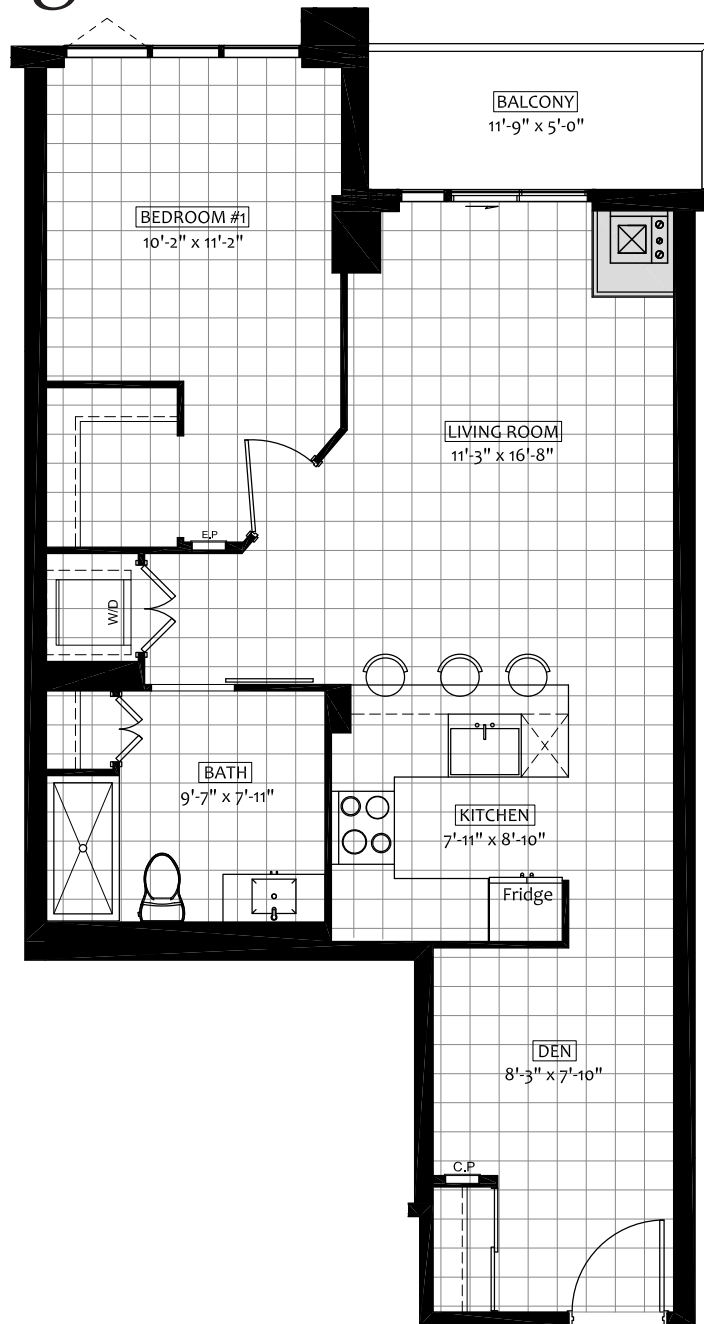

# BRIGHTSIDE

1 BEDROOM - BARRIER FREE

INTERIOR: 759 SQ FT

BALCONY: 59 SQ FT

ILLUSTRATIONS FOR MARKETING PROPOSES ONLY. SIZES MAY VARY SLIGHTLY.